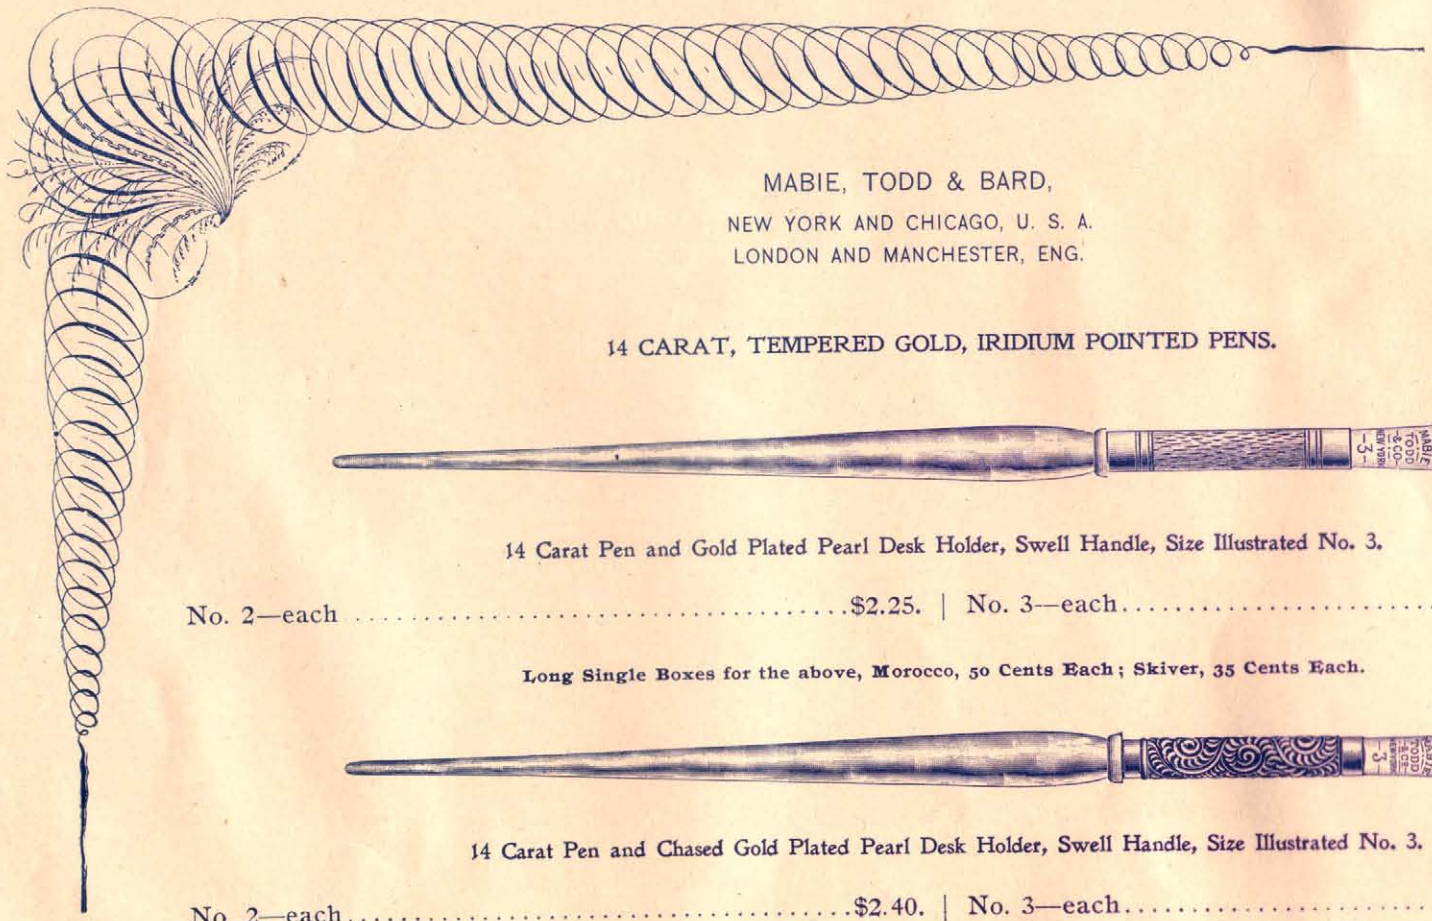

MABIE, TODD & BARD,
NEW YORK AND CHICAGO, U. S. A.
LONDON AND MANCHESTER, ENG.

14 CARAT, TEMPERED GOLD, IRIDIUM POINTED PENS.